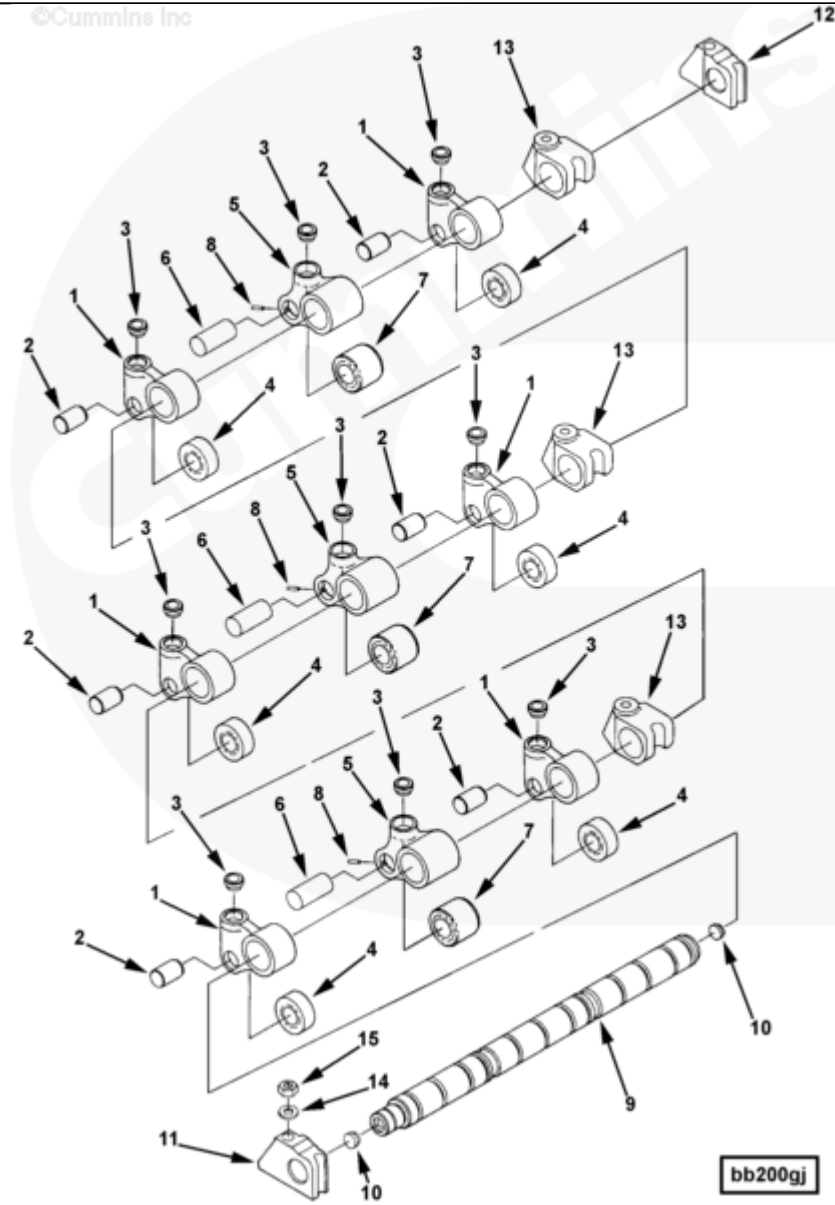

Parts Catalog - Option Detail

Electronic Parts Catalog - Option Detail				
Option	Group	Graphic	Film Card	Date
BB2762-04	04.01	bb200gj	II	23-DEC-03
Engines	ISM CM570, ISM CM570/870, ISM CM875, ISM CM876, ISM CM876 E, ISM11 CM876 M103, ISM11 CM876 SN, M11 CELECT, M11 CELECT PLUS, M11 MECHANICAL, QSM11 CM570, QSM11 CM876			

SMALL | MEDIUM | LARGE

Cart	Ref No	Part Number	Part Description	Required	Remarks
View My Cart					
		BB2762-04	Cam Follower		Cam Follower

<input type="checkbox"/>		3161475	Cam Follower Lever	12	Valve.
	1	3821160	Cam Follower Lever	1	
<input type="checkbox"/>	2	3335342	Cam Follower Roller Pin	1	
<input type="checkbox"/>	3	3064621	Tappet Socket	1	
<input type="checkbox"/>	4	3895488	Cam Follower Roller	1	
<input type="checkbox"/>		3417645	Cam Follower Lever	6	Injector.
	5	3079589	Cam Follower Lever	1	
<input type="checkbox"/>	6	3335343	Cam Follower Roller Pin	1	
<input type="checkbox"/>	3	3064621	Tappet Socket	1	
<input type="checkbox"/>	7	3161423	Cam Follower Roller	1	
<input type="checkbox"/>	8	3029920	Roll Pin	1	
<input type="checkbox"/>		3417766	Cam Follower Shaft	2	
	9	3417769	Cam Follower Shaft	1	
<input type="checkbox"/>	10	4060455	Expansion Plug	2	
<input type="checkbox"/>	11	3064582	Cam Follower Shaft Support	1	
<input type="checkbox"/>	12	3064583	Cam Follower Shaft Support	1	
<input type="checkbox"/>	13	3895830	Cam Follower Shaft Support	5	
<input type="checkbox"/>	14	3009330	Plain Washer	7	M10.
<input type="checkbox"/>	15	3044360	Regular Hexagon Nut	7	M10 X 1.50.